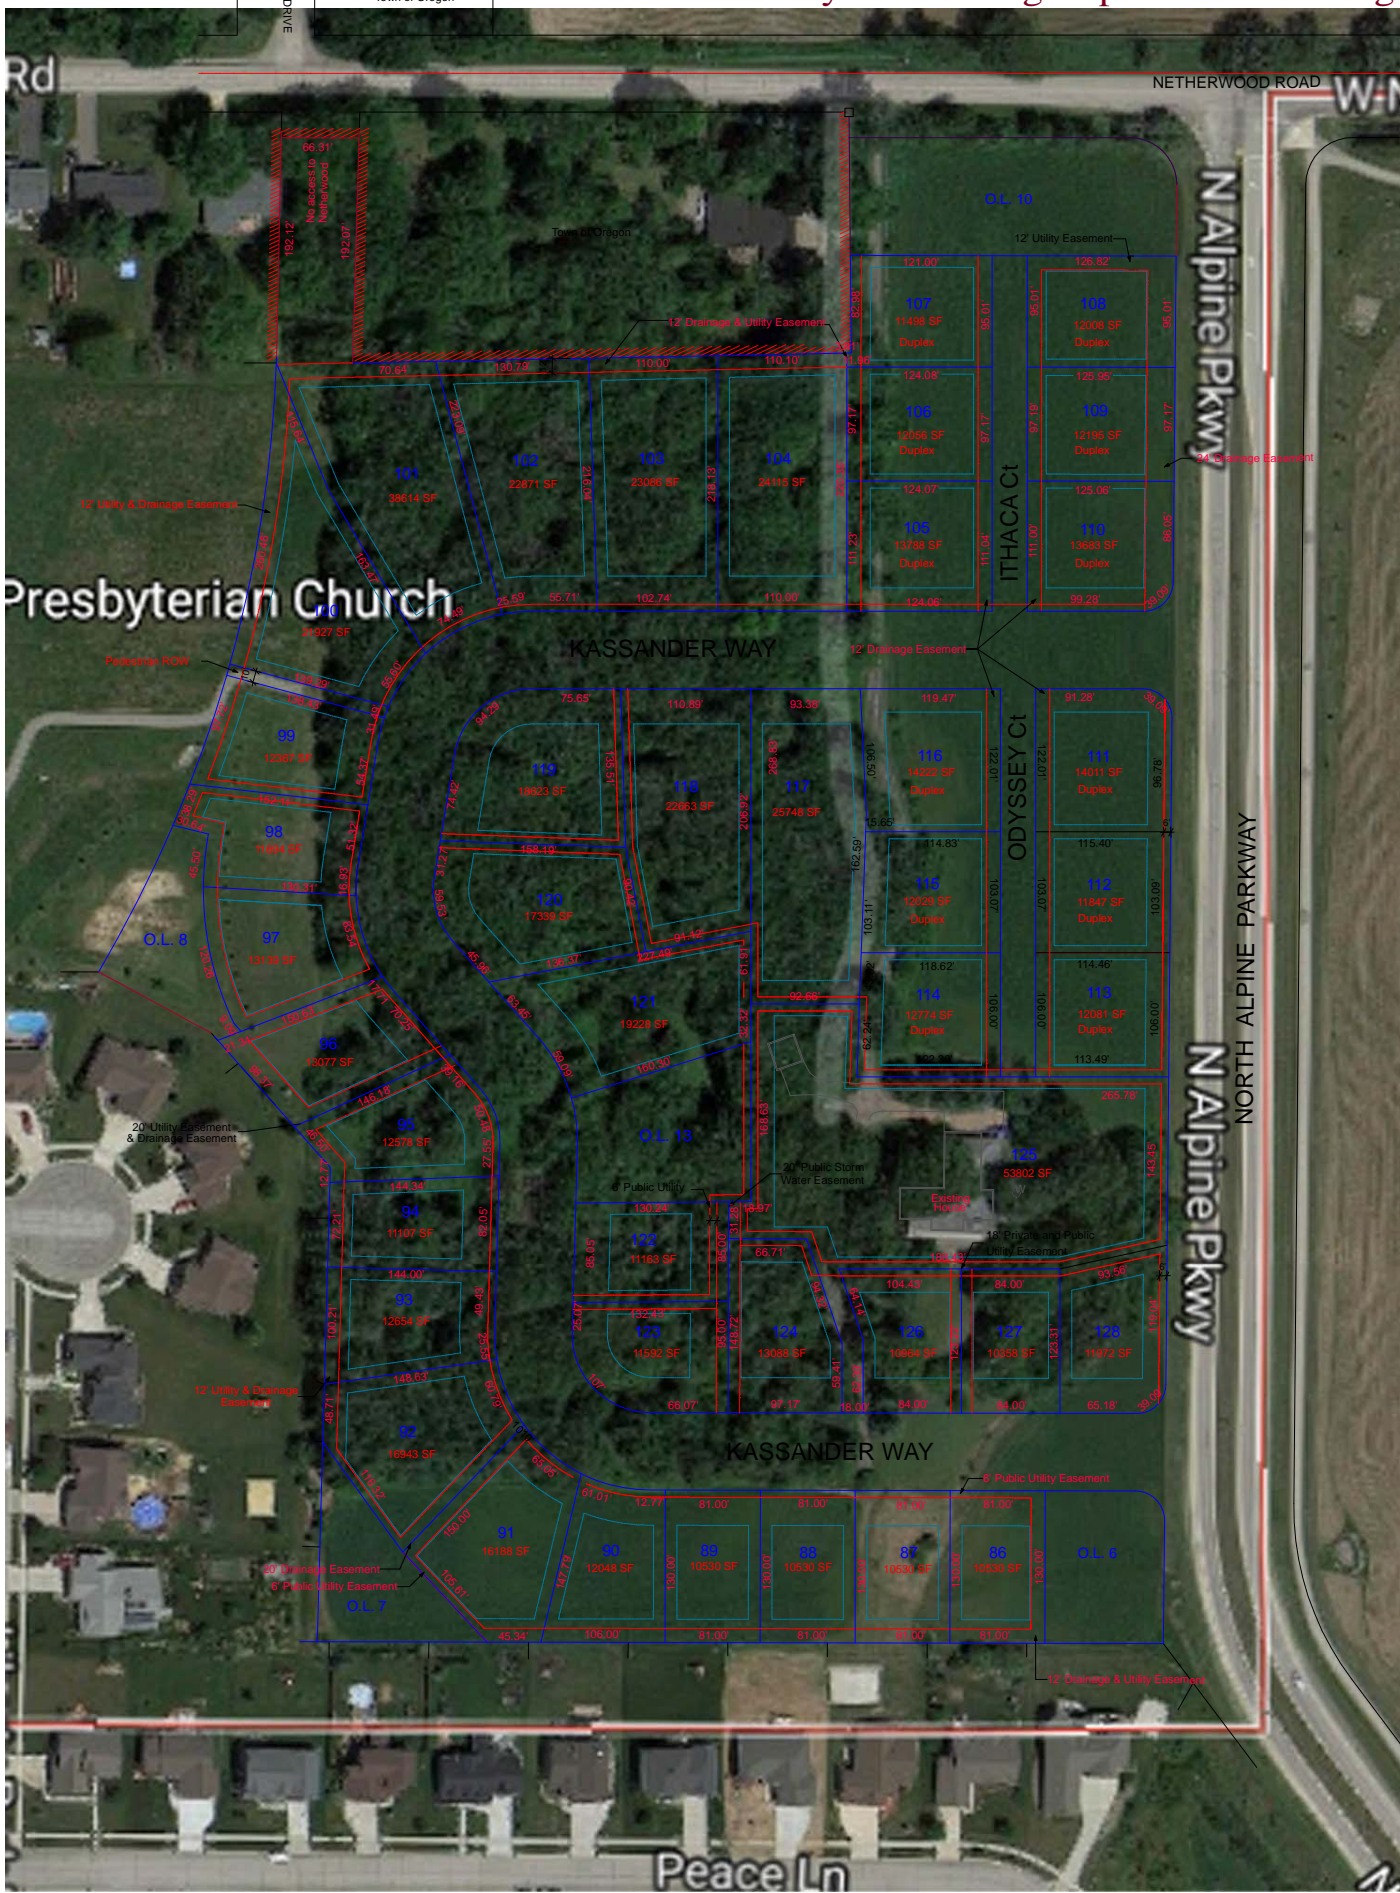

LEDGENT

- LOT LINES
- BUILDING ENVELOPE
- EASEMENT

OFFERED BY ALL STAR PROPERTIES  
 CONTACT BRYAN ELLIOTT  
 608 663 1445 C 358 4986  
 bryan@allstargroup.net web allstargroup.net

OREGON PARKS NEIGHBORHOOD ADDITION