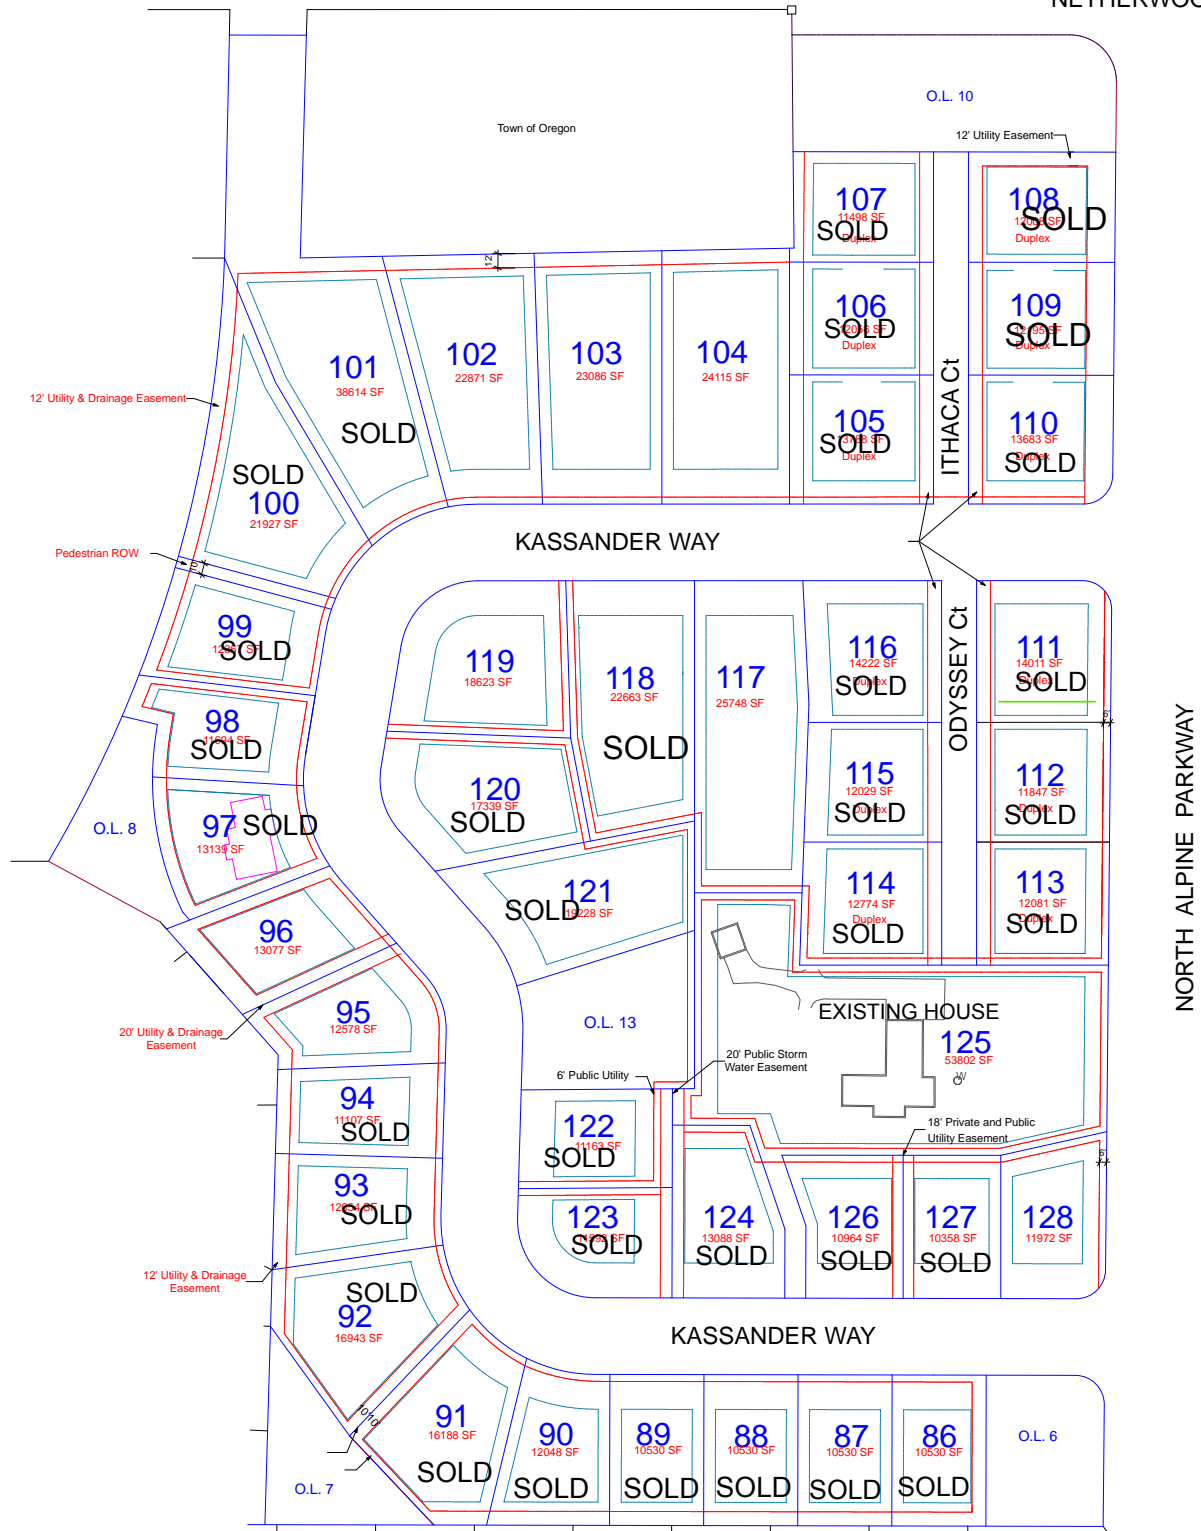

OFFERED BY ALL STAR PROPERTIES

CONTACT BRYAN ELLIOTT

608-663-1445 C 358-4986

bryan@allstargroup.net www.Oregonparks.net

LEDGENT

- LOT LINES
- BUILDING ENVELOPE
- EASEMENT

WOODVALE DRIVE

Town of Oregon

NETHERWOOD ROAD

OREGON PARKS NEIGHBORHOOD ADDITION

SEE RECORDED PLAT FOR DIMENSIONS AND PLAT DATA