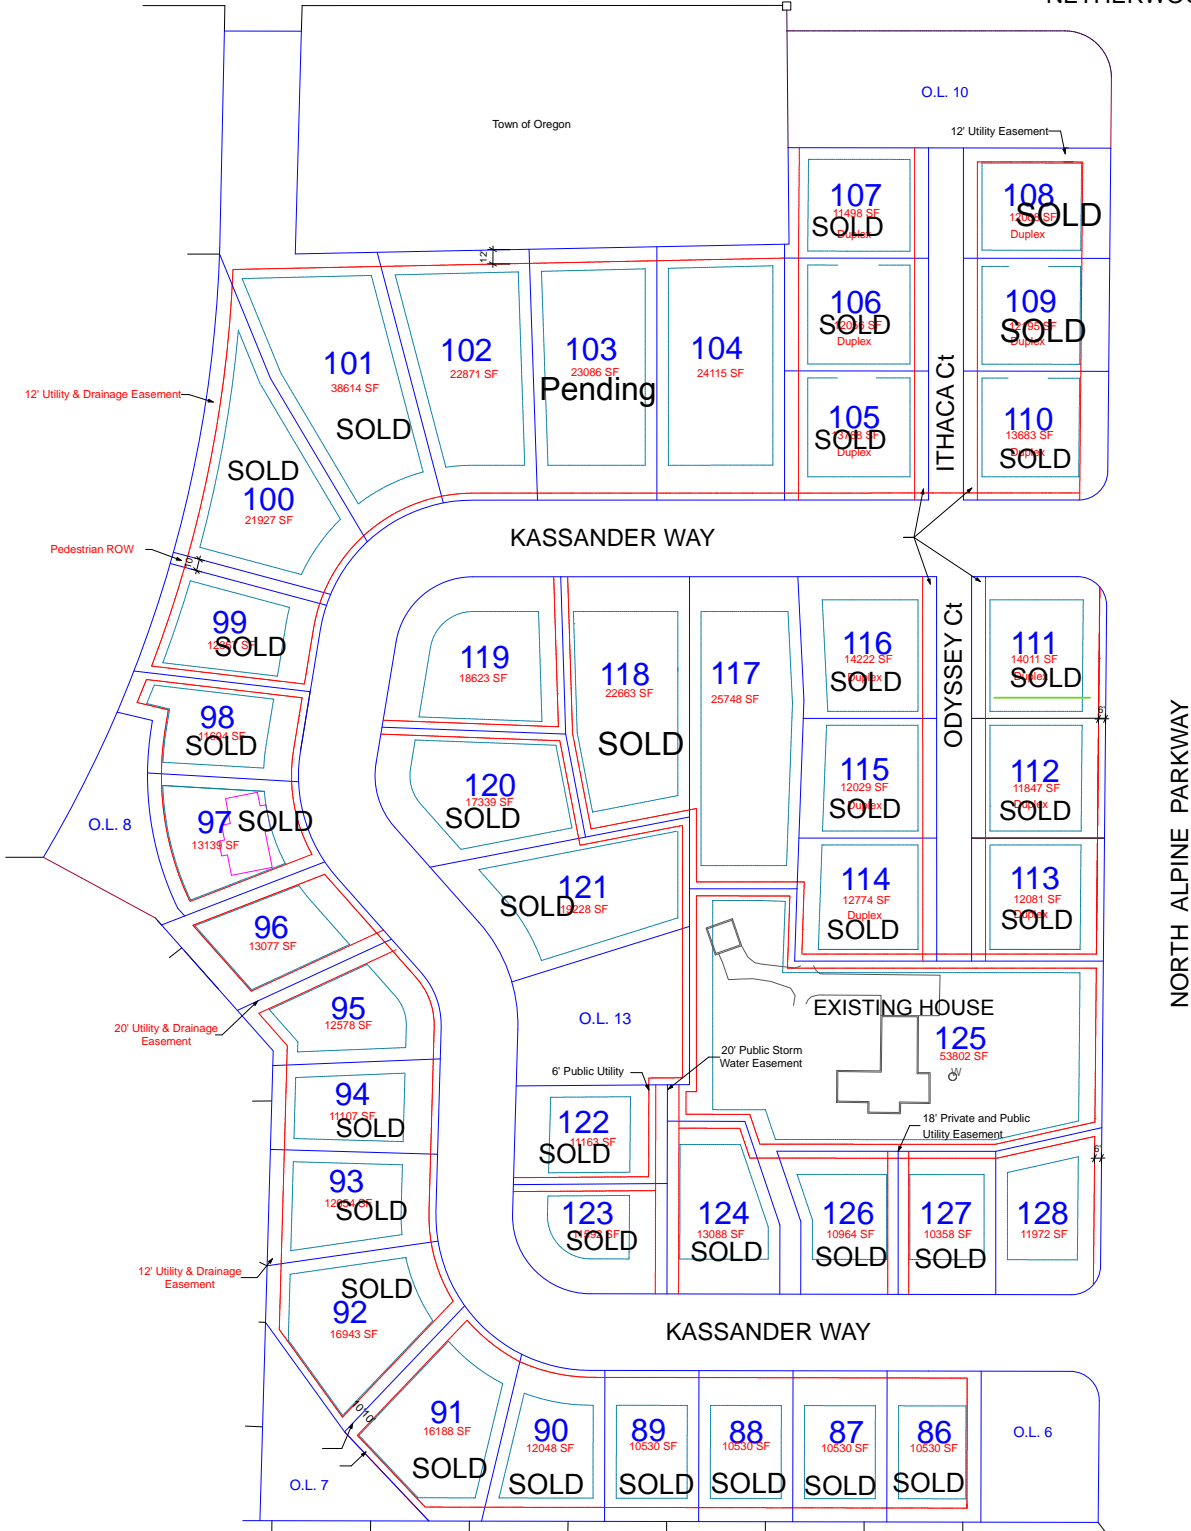

OFFERED BY ALL STAR PROPERTIES

CONTACT BRYAN ELLIOTT

608-663-1445 C 358-4986

bryan@allstargroup.net www.Oregonparks.net

LEDGENT

- LOT LINES
- BUILDING ENVELOPE
- EASEMENT

WOODVALE DRIVE

Town of Oregon

NETHERWOOD ROAD

OREGON PARKS NEIGHBORHOOD ADDITION

SEE RECORDED PLAT FOR DIMENSIONS AND PLAT DATA