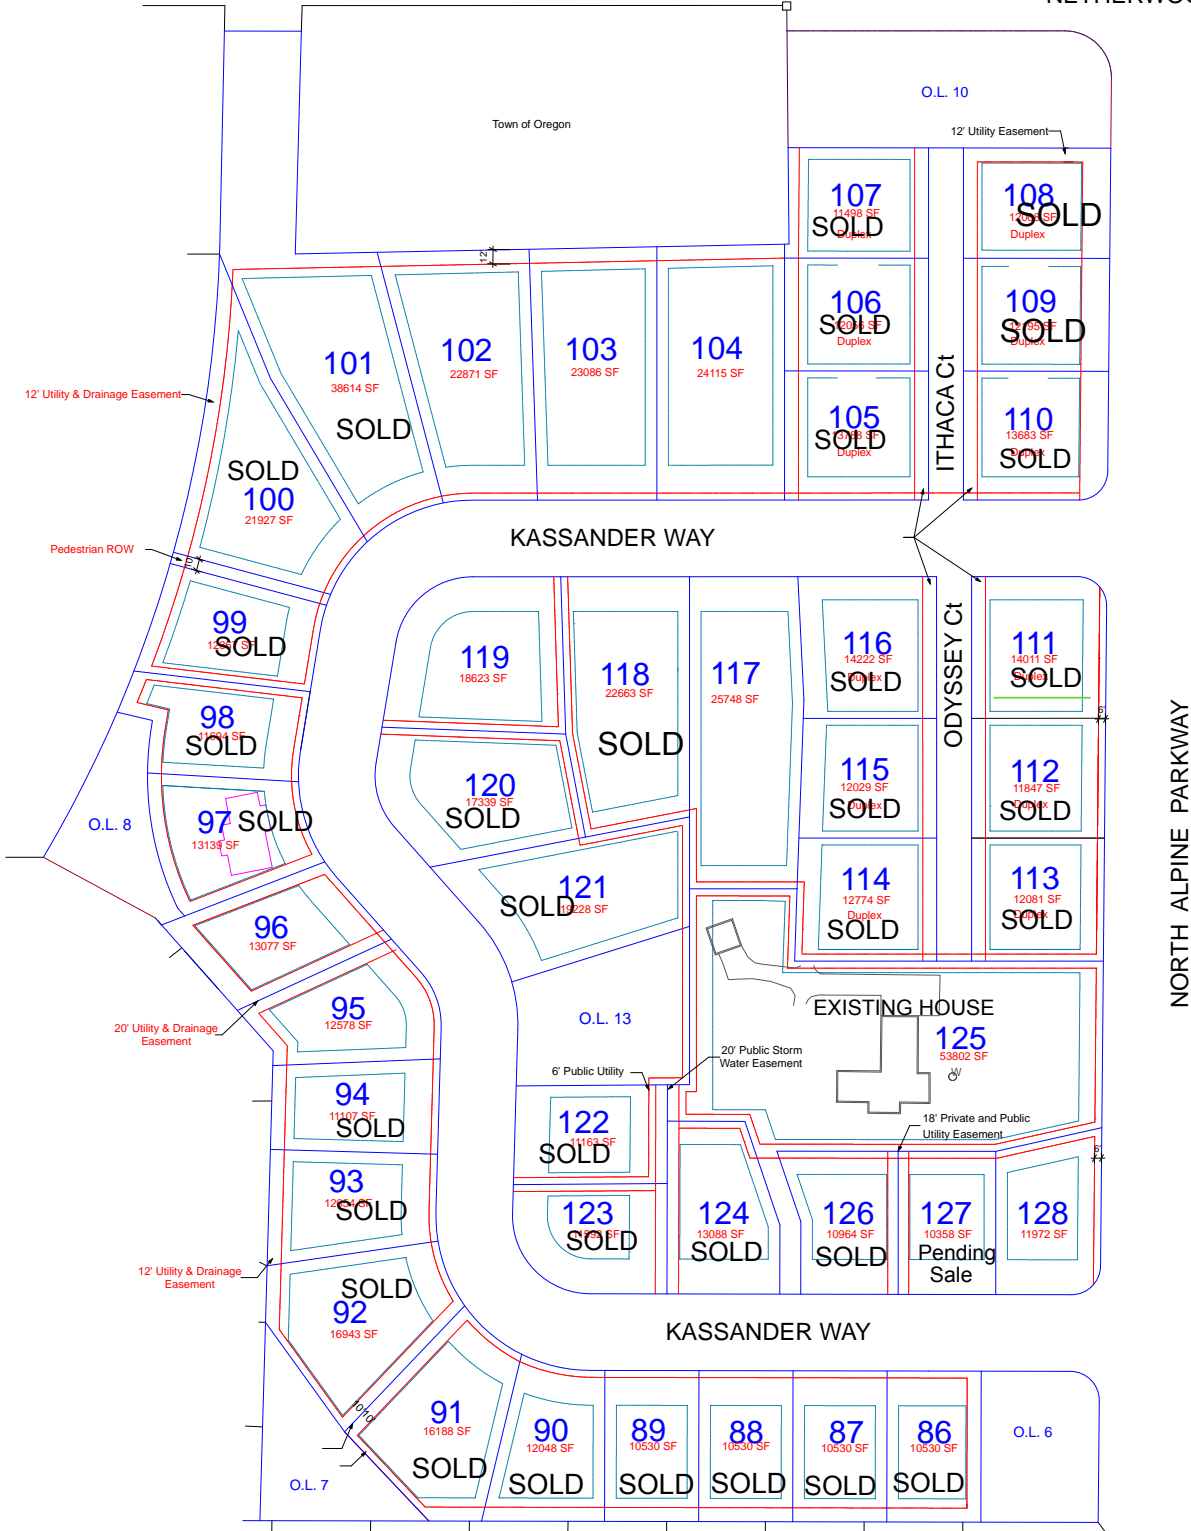

OFFERED BY ALL STAR PROPERTIES

CONTACT BRYAN ELLIOTT

608-663-1445 C 358-4986

bryan@allstargroup.net www.Oregonparks.net

LEDGENT

- LOT LINES
- BUILDING ENVELOPE
- EASEMENT

WOODVALE DRIVE

Town of Oregon

NETHERWOOD ROAD

OREGON PARKS NEIGHBORHOOD ADDITION

SEE RECORDED PLAT FOR DIMENSIONS AND PLAT DATA