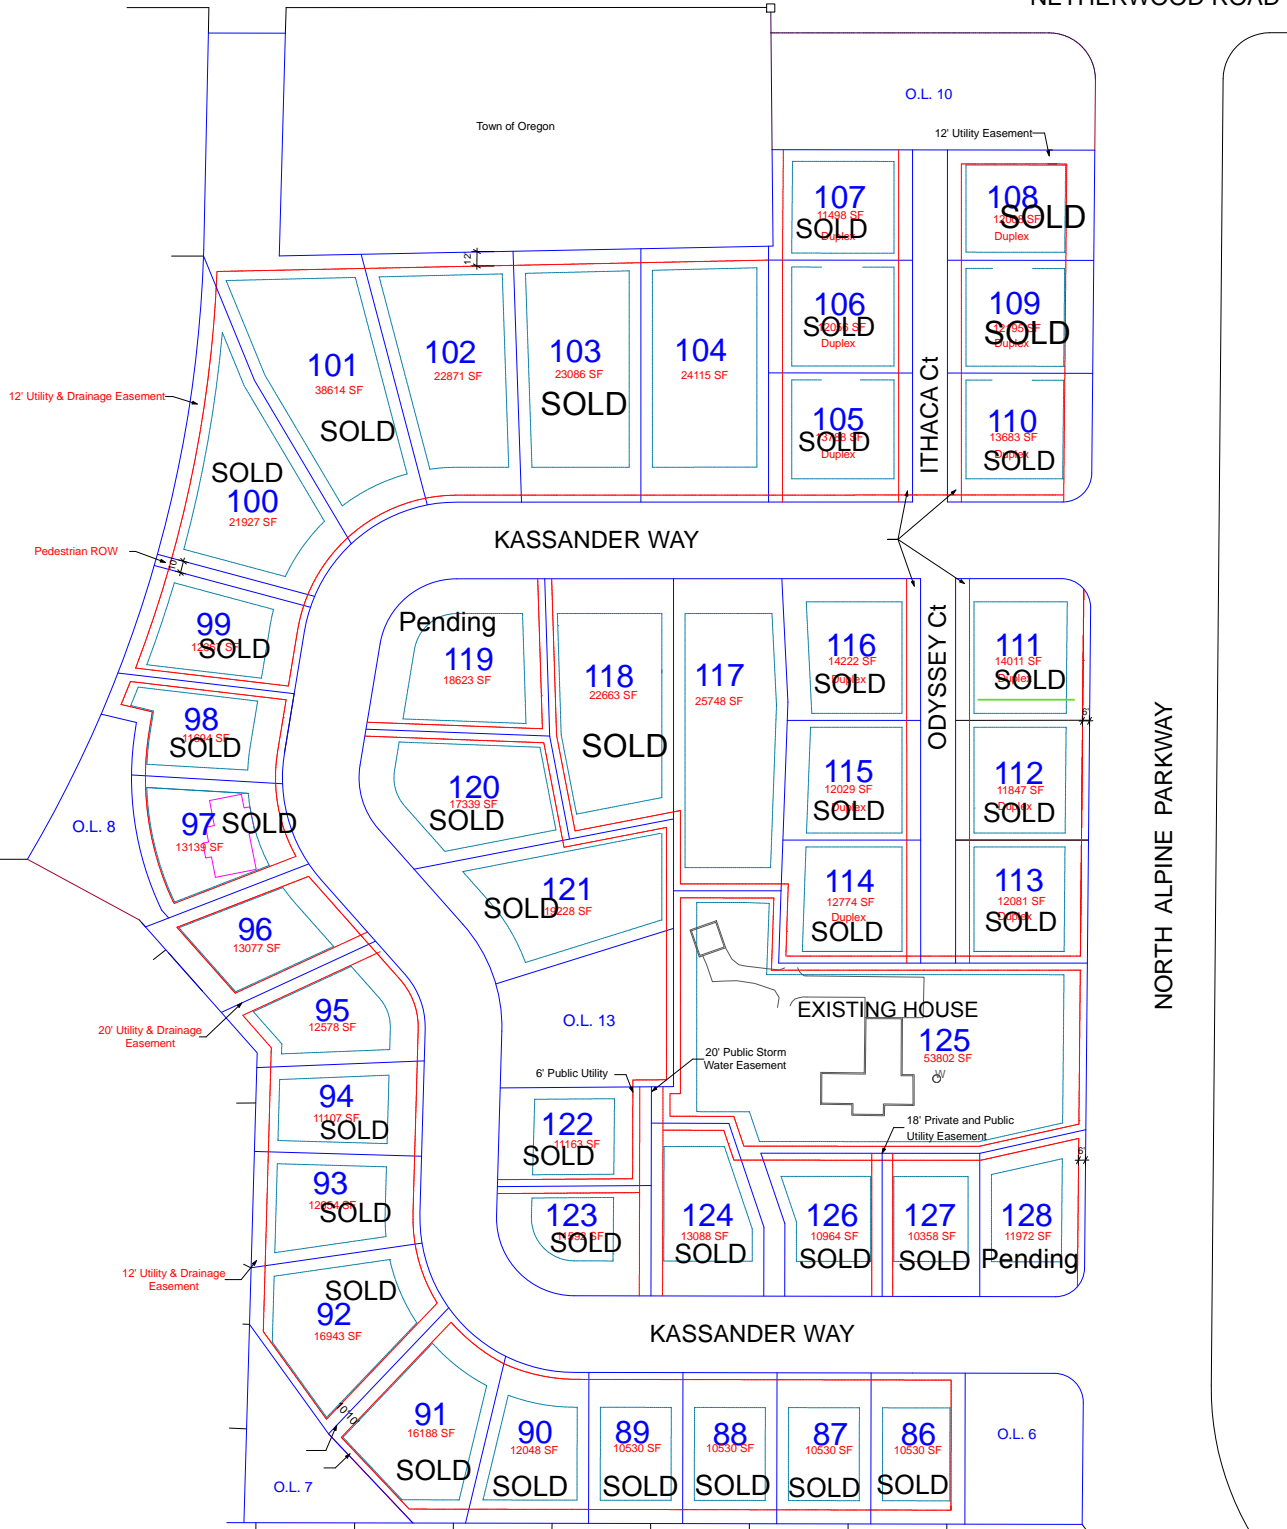

OFFERED BY ALL STAR PROPERTIES

CONTACT BRYAN ELLIOTT

608-663-1445 C 358-4986

bryan@allstargroup.net www.Oregonparks.net

LEDGENT

- LOT LINES
- BUILDING ENVELOPE
- EASEMENT

WOODVALE DRIVE

Town of Oregon

NETHERWOOD ROAD

OREGON PARKS NEIGHBORHOOD ADDITION

SEE RECORDED PLAT FOR DIMENSIONS AND PLAT DATA